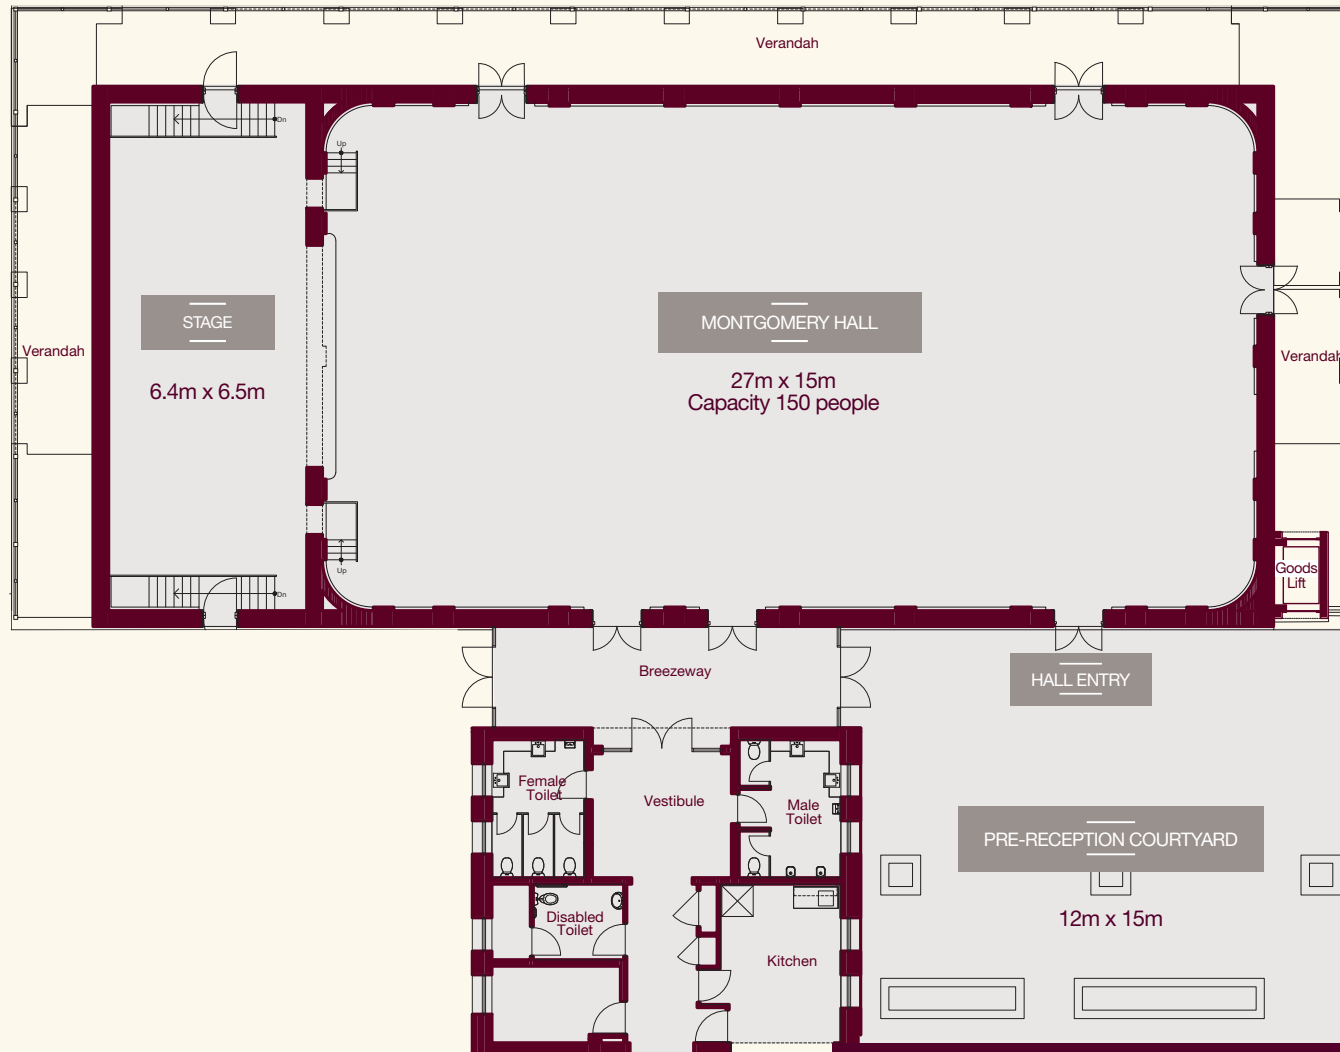

Montgomery Hall

MONTGOMERY HALL

GRAND HERITAGE VENUE

- Ballroom capacity 150 people
- 9 metre high ceilings and seating area of 27 x 15 metres
- Motorised blinds on all windows
- Round banquet tables (1800mm diameter) and banquet chairs
- Rectangle trestles (1800mm x 750mm)
- State-of-the-art audio-visual technology
- Themed lighting and projector equipment
- Snap lock dance floor (50sqm)
- Lectern with front logo panel
- Fully-equipped modern service kitchen
- Spacious bridal room with private dressing areas and beauty stations
- Free Wi-Fi
- Adjoining courtyard
- Fully functional theatre stage